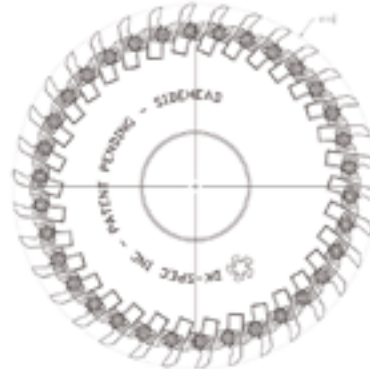

DK SPEC

SIDE HEAD LV2

INCREASE YOUR PERFORMANCES

- Up to 40 knives in a 14" cutting circle
- Similar head as a regular LV head
- Three grinding available on a Filex MK2 grinder

34 KNIVES ON 10-3/8" DIAMETER